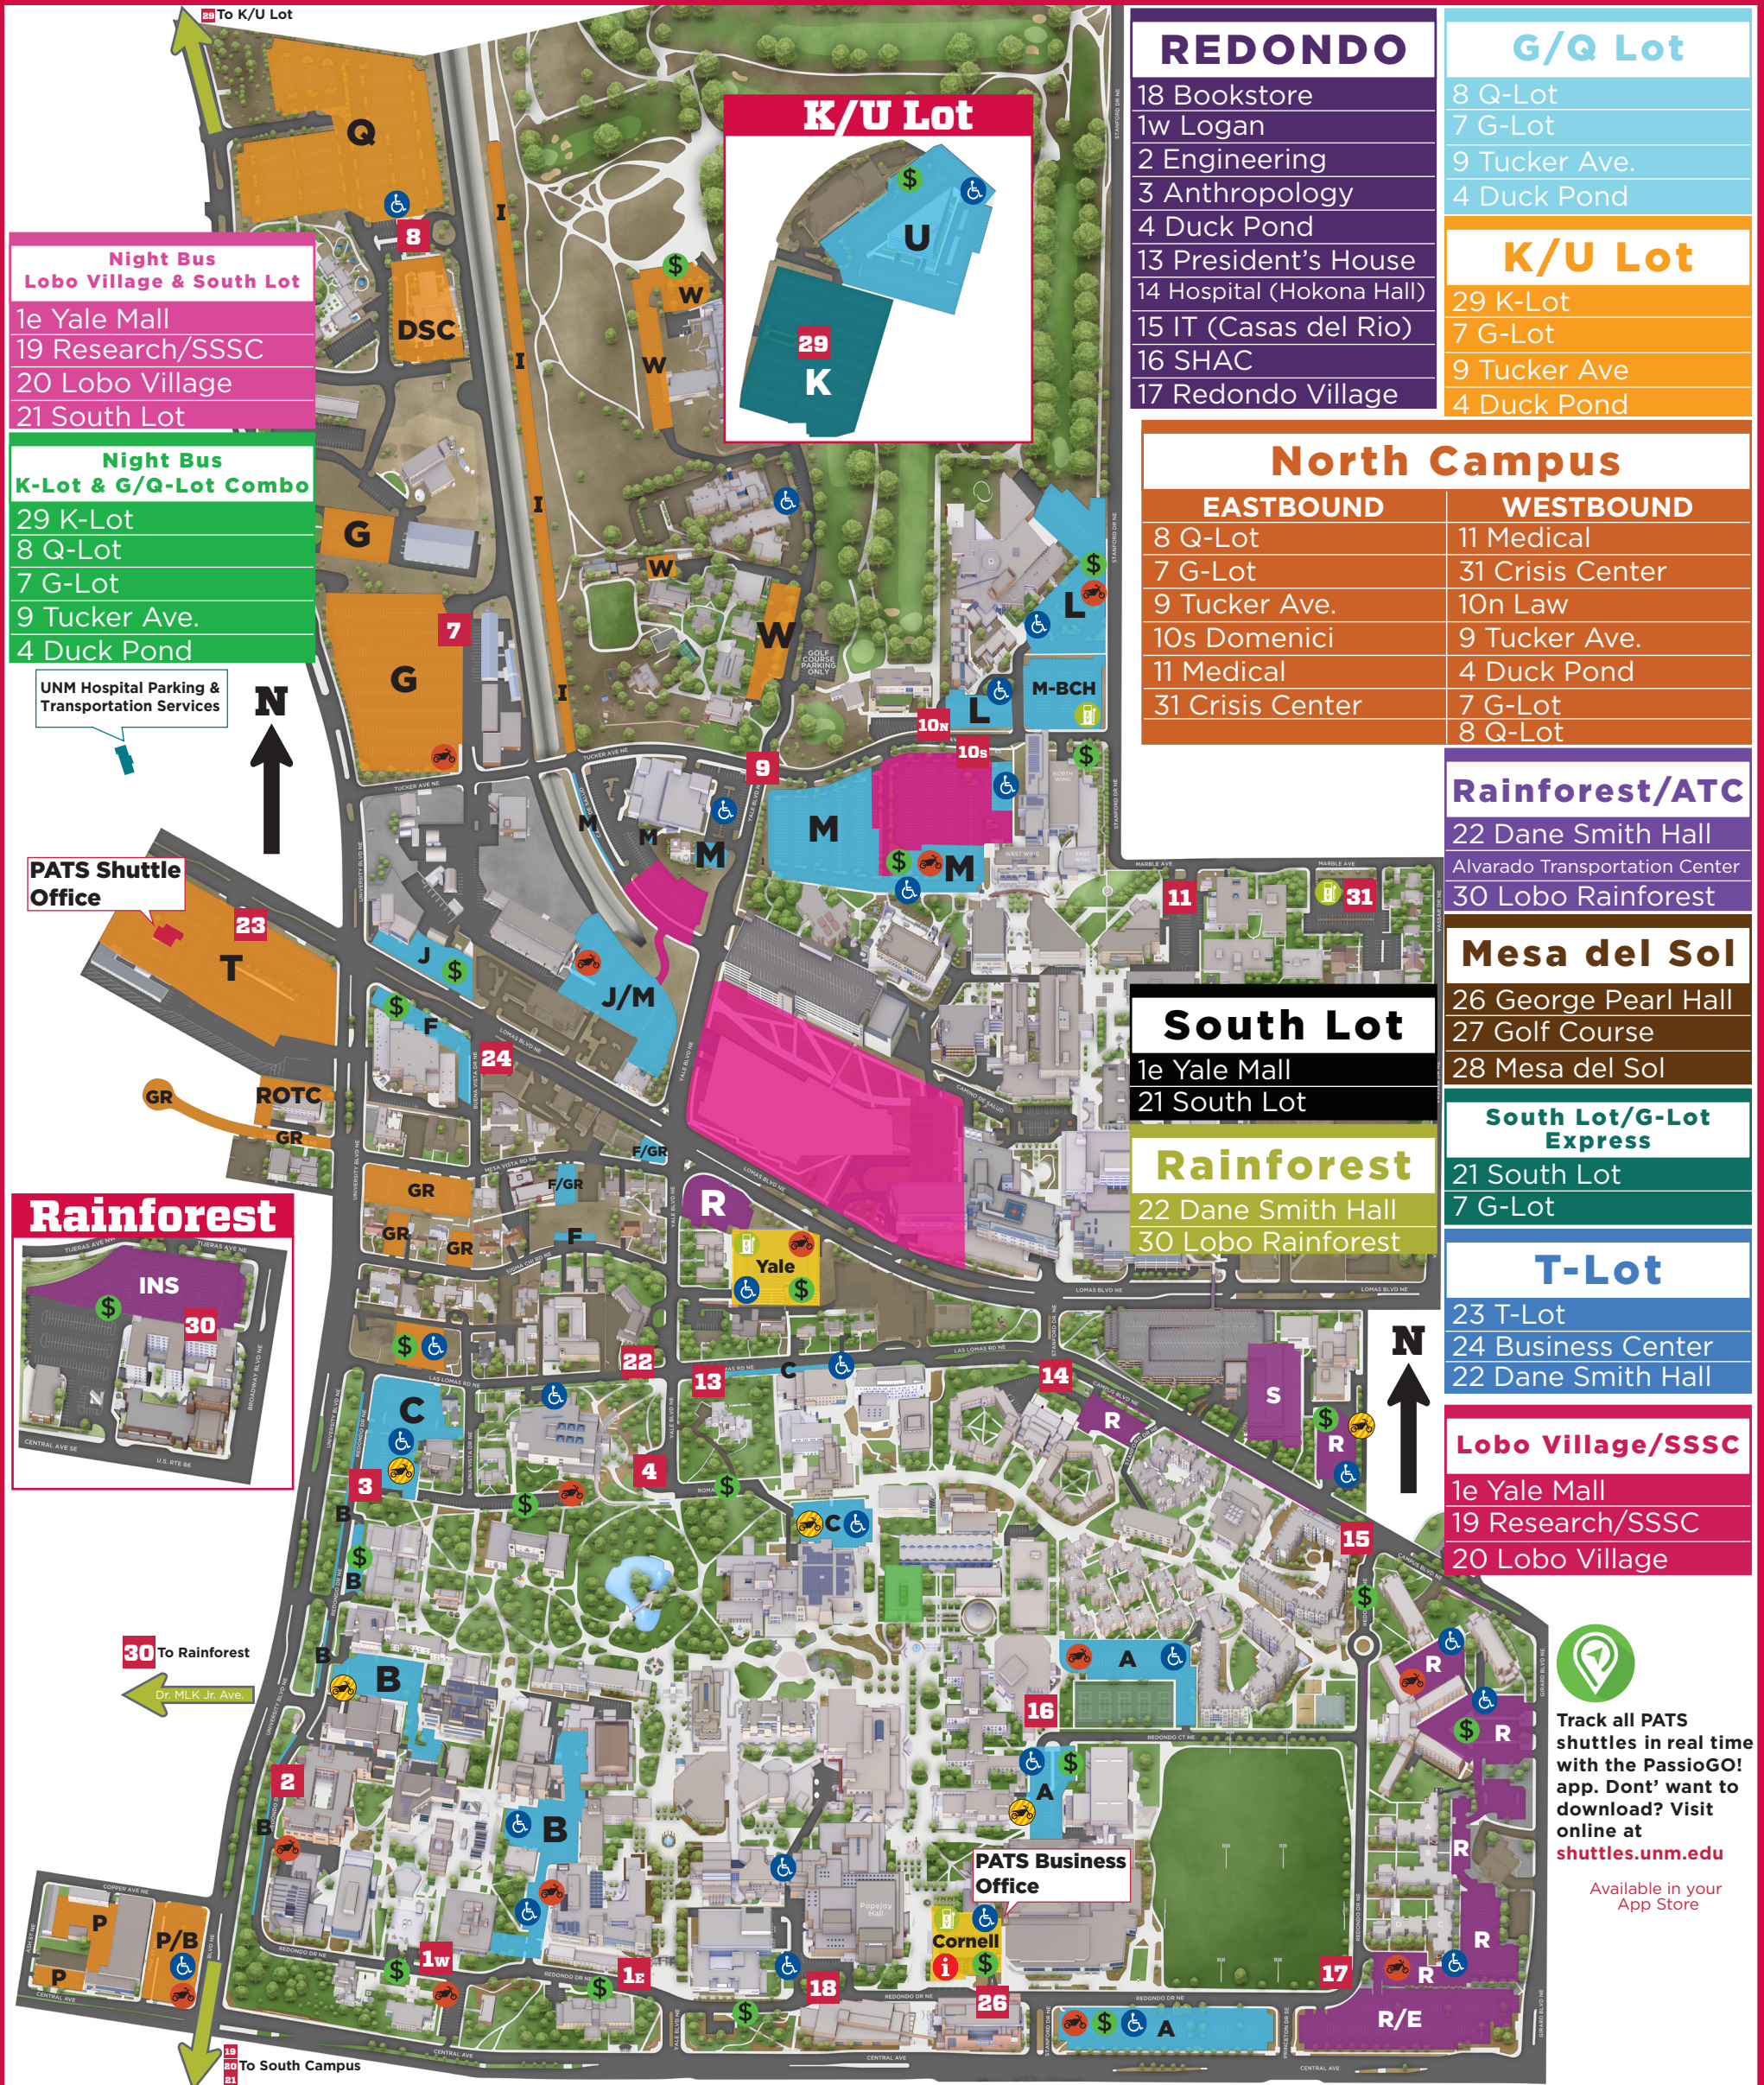

UNM PARKING & TRANSPORTATION SYSTEM

REDONDO
18 Bookstore
1w Logan
2 Engineering
3 Anthropology
4 Duck Pond
13 President's House
14 Hospital (Hokona Hall)
15 IT (Casas del Rio)
16 SHAC
17 Redondo Village

G/Q Lot
8 Q-Lot
7 G-Lot
9 Tucker Ave.
4 Duck Pond

K/U Lot
29 K-Lot
7 G-Lot
9 Tucker Ave
4 Duck Pond

North Campus	
EASTBOUND	WESTBOUND
8 Q-Lot	11 Medical
7 G-Lot	31 Crisis Center
9 Tucker Ave.	10n Law
10s Domenici	9 Tucker Ave.
11 Medical	4 Duck Pond
31 Crisis Center	7 G-Lot
	8 Q-Lot

Rainforest/ATC
22 Dane Smith Hall
Alvarado Transportation Center
30 Lobo Rainforest

Mesa del Sol
26 George Pearl Hall
27 Golf Course
28 Mesa del Sol

South Lot/G-Lot Express
21 South Lot
7 G-Lot

T-Lot
23 T-Lot
24 Business Center
22 Dane Smith Hall

Lobo Village/SSSC
1e Yale Mall
19 Research/SSSC
20 Lobo Village

South Lot
1e Yale Mall
21 South Lot

Rainforest
22 Dane Smith Hall
30 Lobo Rainforest

Night Bus Lobo Village & South Lot
1e Yale Mall
19 Research/SSSC
20 Lobo Village
21 South Lot

Night Bus K-Lot & G/Q-Lot Combo
29 K-Lot
8 Q-Lot
7 G-Lot
9 Tucker Ave.
4 Duck Pond

UNM Hospital Parking & Transportation Services

PATS Shuttle Office

Rainforest
30

Track all PATS shuttles in real time with the PassioGO! app. Don't want to download? Visit online at shuttles.unm.edu

Available in your App Store