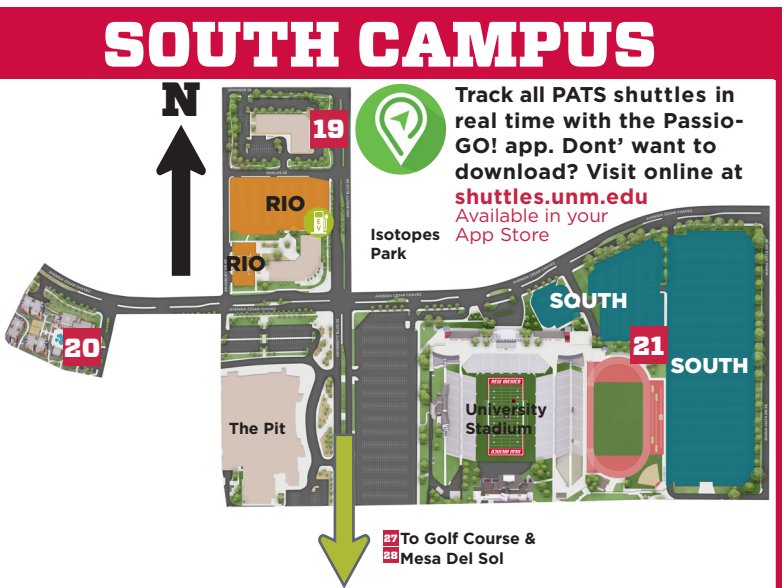

North Campus	
EASTBOUND	WESTBOUND
8 Q-Lot	11 Medical
7 G-Lot	10n Law
9 Tucker Ave.	9 Tucker Ave.
10s Domenici	7 G-Lot
11 Medical	8 Q-Lot

South Lot

1e Yale Mall
21 South Lot

K/U Lot

29 K-Lot
7 G-Lot
9 Tucker Ave
4 Duck Pond

G/Q Lot

8 Q-Lot
7 G-Lot
9 Tucker Ave.
4 Duck Pond

Mesa del Sol

26 George Pearl Hall
27 Golf Course
28 Mesa del Sol

Rainforest/ATC

22 Dane Smith Hall
Alvarado Transportation Center
30 Lobo Rainforest

T-Lot

23 T-Lot
24 Business Center
22 Dane Smith Hall

Rainforest

22 Dane Smith Hall
30 Lobo Rainforest

Lobo Village/SSSC

1e Yale Mall
19 Research/SSSC
20 Lobo Village

South Lot/G-Lot Express

21 South Lot
7 G-Lot

Track all PATS shuttles in real time with the PassioGO! app. Don't want to download? Visit online at shuttles.unm.edu

Available in your App Store

SOUTH CAMPUS		MAP LEGEND	
1 Shuttle Stops (ADA accessible)	Motorcycle Permit Parking	Moped/ Scooter Locking Stands	Parking Structure
PATS Business Office	ADA Parking Area	Proximity Tier 1 Parking	Proximity Tier 2 Parking
ADA Parking Area	Hourly Parking Area Visa/MasterCard/American Express/Discover Cash accepted on 3rd floor of Cornell Structure only	Commuter Parking	Resident Parking
Hourly Parking Area Visa/MasterCard/American Express/Discover Cash accepted on 3rd floor of Cornell Structure only	EV Charging Station Cornell, Yale Parking Structure, RIO, M-BCH, & N-Mental Health Lots	Areas affected by construction	