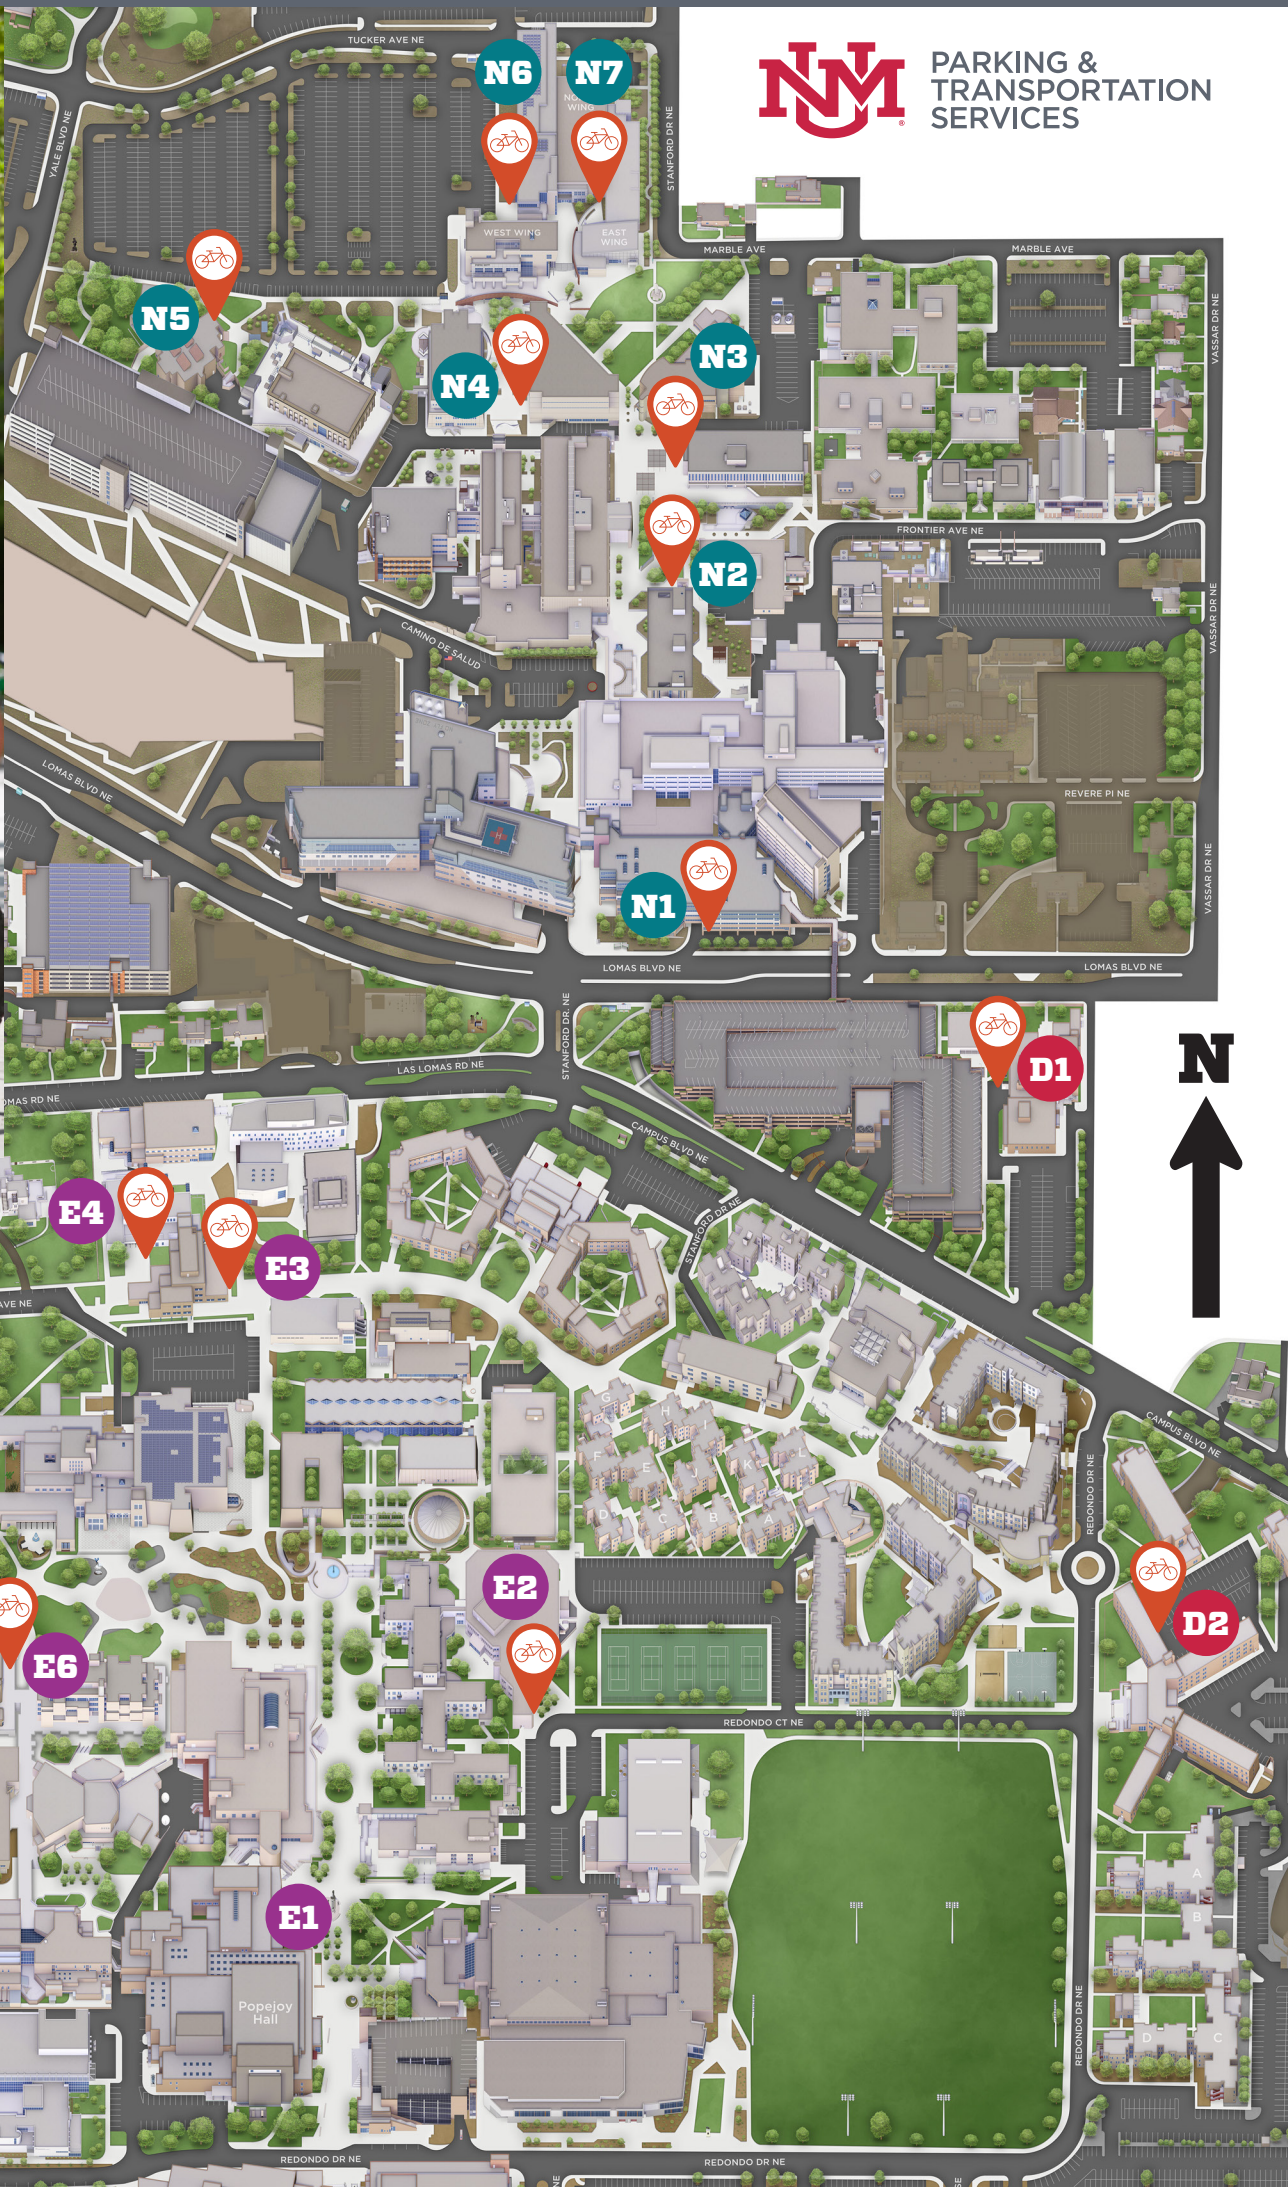

# BICYCLE LOCKER LOCATIONS

## MAP LEGEND

- |   |   |   |  |
|---|---|---|--|
| <b>D1</b> Locker #60 & 61<br>IT Building              | <b>E4</b> Locker #25, 26,<br>38, & 39<br>Economics    | <b>N3</b> Locker #52-57<br>School of<br>Medicine 2      | <b>W1</b> Locker #63 & 64<br>Northrop Hall               |
| <b>D2</b> Locker #43-46<br>Coronado Hall              | <b>E5</b> Locker #67-70<br>NE Ortega Hall             | <b>N4</b> Locker #87-94<br>Health Sciences<br>Library   | <b>W2</b> Locker #62, 65,<br>& 66<br>Casterter Hall      |
| <b>E1</b> Locker #10, 36,<br>37, & 42<br>Popejoy Hall | <b>E6</b> Locker #17-20<br>SE Ortega Hall             | <b>N5</b> Locker #9, 11-14, &<br>49-51<br>Novitski Hall | <b>W3</b> Locker #32 & 33<br>Centennial Library          |
| <b>E2</b> Locker #15 & 16<br>UAEC                     | <b>N1</b> Locker #1-8, 58, &<br>59<br>Ambulatory Care | <b>N6</b> Locker #21-24, 47,<br>& 48<br>Domenici West   | <b>W4</b> Locker #40 & 41<br>Mechanical<br>Engineering   |
| <b>E3</b> Locker #27 & 28<br>Social Sciences          | <b>N2</b> Locker #79-86<br>C&T Sciences<br>Center     | <b>N7</b> Locker #71-78<br>Domenici East                | <b>W5</b> Locker #29-31<br>Communication &<br>Journalism |